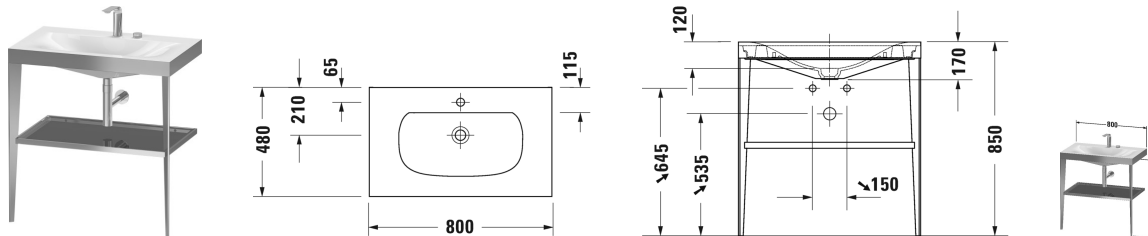

**XViu Furniture washbasin c-bonded with metal console floor-standing # XV4715 N/O/T/E**

| < 800 mm > |

Furniture washbasin c-bonded with metal console floor-standing	Dimension	Weight	Order number
<p>Glas inserts with four-sided aluminum frame (safety glass), furniture washbasin Viu included, without overflow, with tap platform, Acrylic cover on the underside of the ceramic, ceramic covered slotted waste included, Metal console with integrated height adjustment</p>			
<b>Colors</b>			
<p>M10 Apricot Pearl High Gloss Lacquer M40 Black High Gloss Lacquer M85 White High Gloss Lacquer M89 Flannel Grey High Gloss Lacquer</p>			
<b>Variant</b>			
	800 x 480 mm		XV4715 N/O/T/E
<b>Infobox</b>			
<p>The c-bonded frame is permanently bonded to the washbasin and is delivered together with the glass inserts and the disassembled metal console in one packaging unit. Washbasin not available in WonderGliss, Ceramic is fixed to the wall via two mounting rails and hanger bolts, Design siphon #005036 is recommended, In combination with the D.1e electronic basin mixer it is only possible to completely cover all components with the acrylic cover on the underside in the version with surface-mounted power supply unit. Exact position of the electric field see mounting instruction. For the version with plug-in power supply unit, the power supply (socket) must be placed outside the acrylic cover., Please specify when ordering: - Surface of the glass shelf, - Surface of the metal console including the three-sided c-bonded frame</p>			